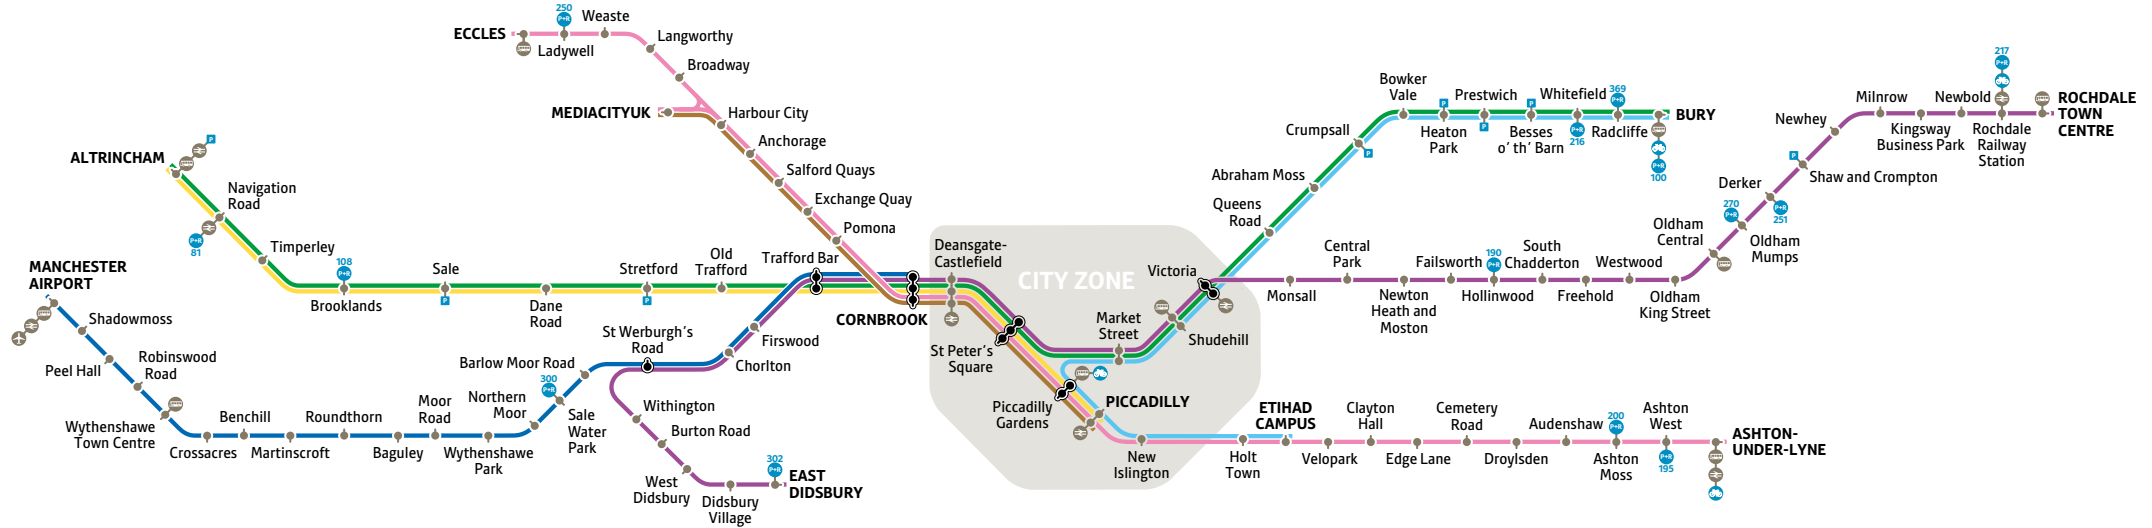

Greater Manchester tram network map

 Metrolink stop

 Bus interchange

 Park + Ride
Number of spaces available

 Altrincham – Bury

 Eccles – Ashton-under-Lyne

 Line interchange

 Rail interchange

 Car Park
Limited spaces available

 Altrincham – Piccadilly

 Bury – Piccadilly/Etihad Campus

 Manchester Airport – Cornbrook

 Cycle hub
Membership required

 East Didsbury – Rochdale Town Centre

 MediaCityUK – Piccadilly